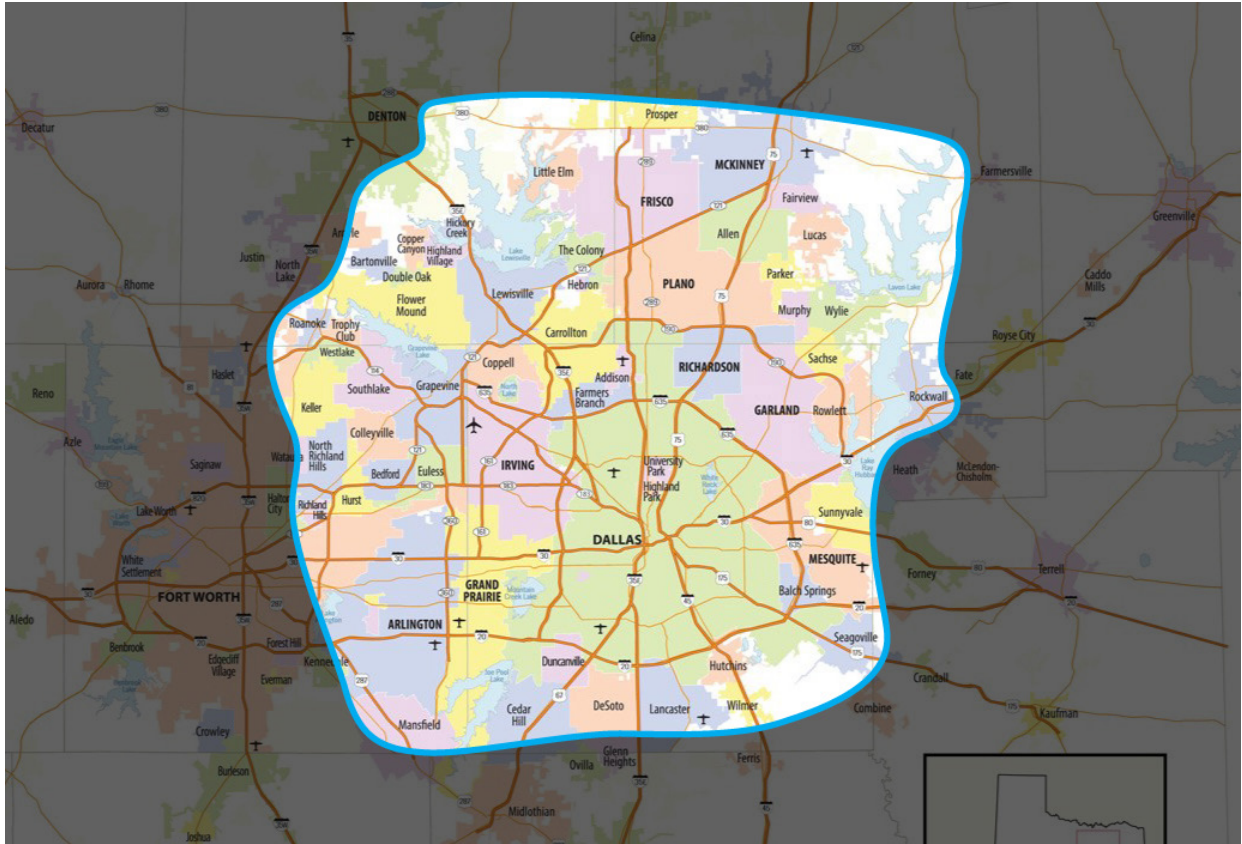

D Magazine

Directories Geographic Boundaries

Included Cities:

Addison	Copper Canyon	Grand Prairie	Little Elm	Rockwall
Allen	Corinth	Grapevine	Lowry Crossing	Rowlett
Argyle	Cross Roads	Hackberry	Lucas	Sachse
Arlington	Dallas	Highland Park	Mansfield	St. Paul
Balch Springs	DeSoto	Highland Village	McKinney	Seagoville
Bartonville	Duncanville	Hurst	Mesquite	Shady Shores
Bedford	Eules	Hutchins	Murphy	Southlake
Carrollton	Fairview	Irving	North Richland Hills	Sunnyvale
Cedar Hill	Farmers Branch	Keller	Ovilla	Trophy Club
Cockrell Hill	Farmersville	Lake Dallas	Parker	University Park
Colleyville	Ferris	Lancaster	Plano	Westlake
The Colony	Flower Mound	Lantana	Princeton	Wilmer
Combine	Frisco	Lavon	Prosper	Wylie
Copeville	Garland	Lewisville	Richardson	
Coppell	Glenn Heights	Lincoln Park	Roanoke	