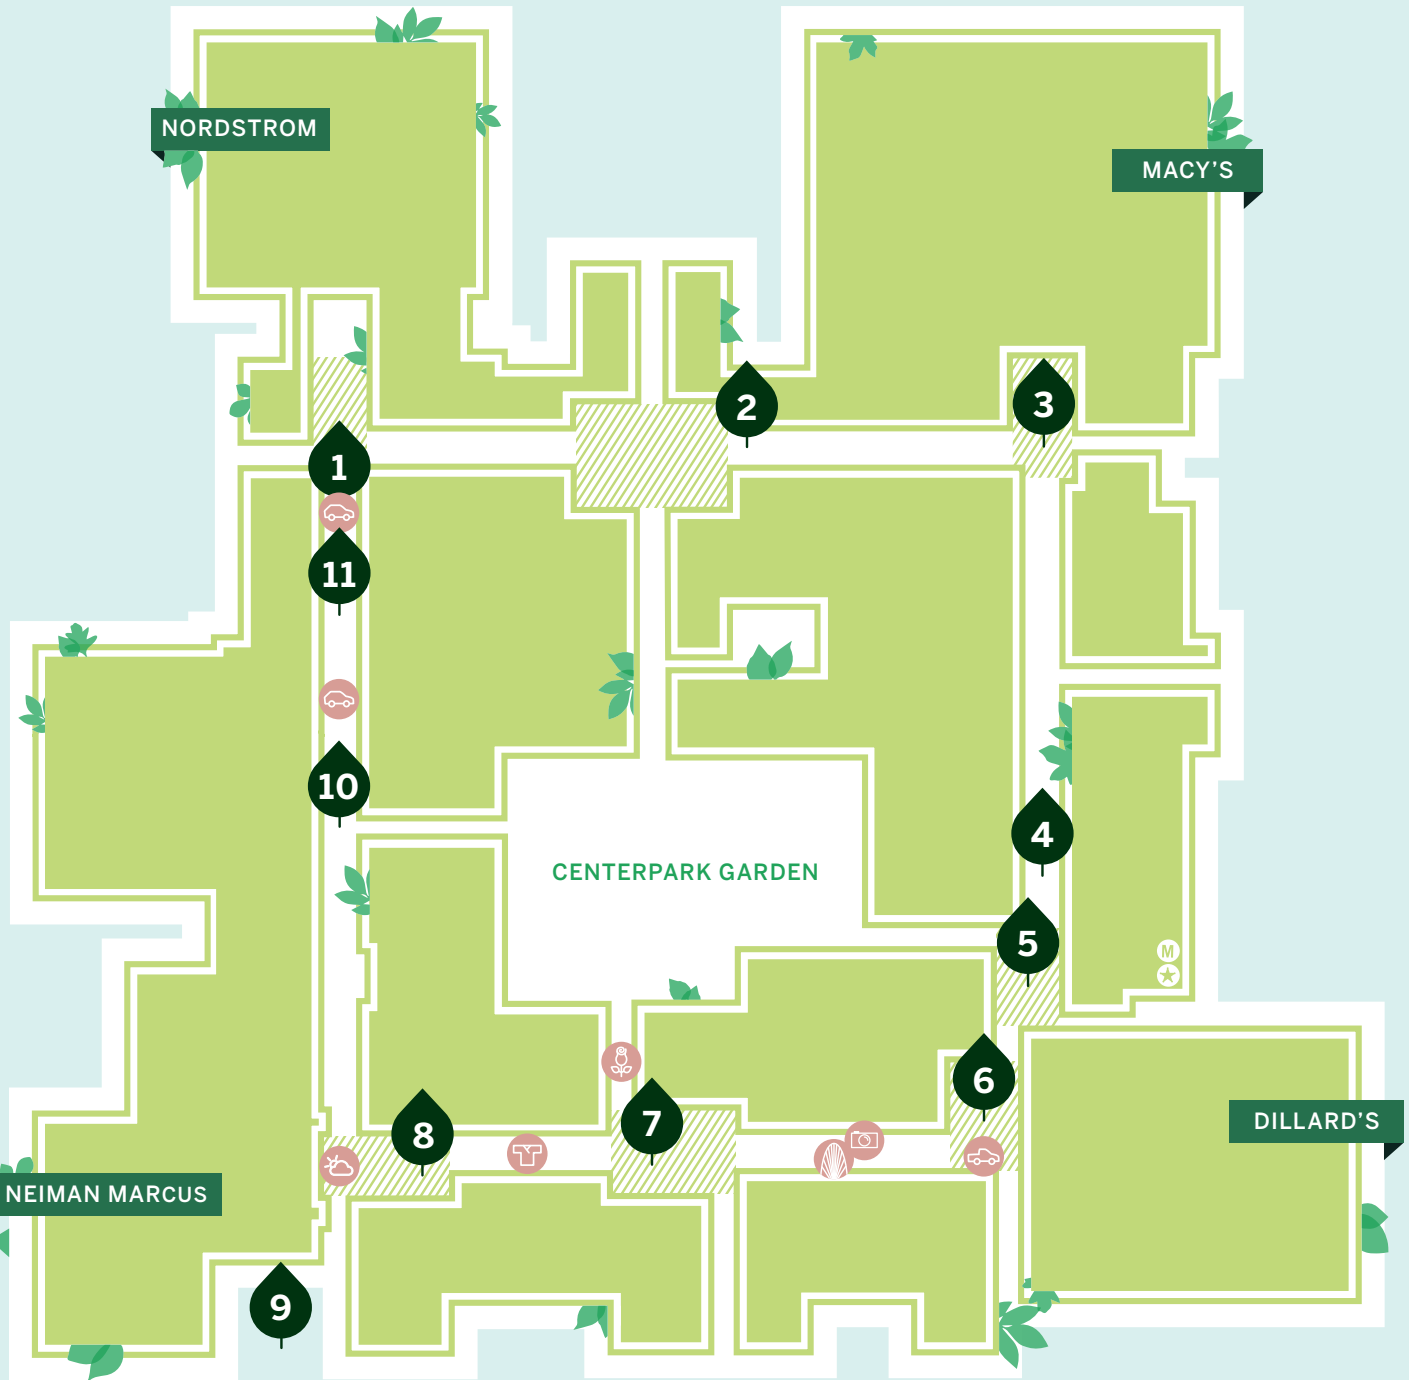

SPRING AT THE PARK

HOME AND GARDEN SHOW
NORTHPARK CENTER

MAY 8-22, 2017

- 1. EMPRESSIVE GEODESIGNS
- 2. OUTSIDE GARDENS
- 3. SPRINGTIME SATURDAYS - MAY 13 & 20
- 4. GARDENUITY
- 5. TREEHOUSE HOME OF THE FUTURE
- 6. TEXAS DISCOVERY GARDENS
- 7. SWA GROUP & DESIGN WITHIN REACH
- 8. DR. DELPHINIUM DESIGNS
- 9. RUIBAL'S PLANTS OF TEXAS
- 10. ARCHIVERDE
- 11. SOUTHERN BOTANICAL

NORTHPAK COURTS

- BLUE SKIES**
Photographs by Geof Kerns, Neiman Marcus Art of Fashion
- CONNECTING WITH THE TRINITY**
Photography Contest Display
- TRINITY PARK PROJECT MODEL & PLANTINGS**
- REIMAGINING THE KIMONO**
Presented by UNT Texas Fashion Collection
- FLOWER POWER**
Curated by Allison V. Smith
- SEWELL LEXUS & INFINITI**
- CAR WRAP CITY**